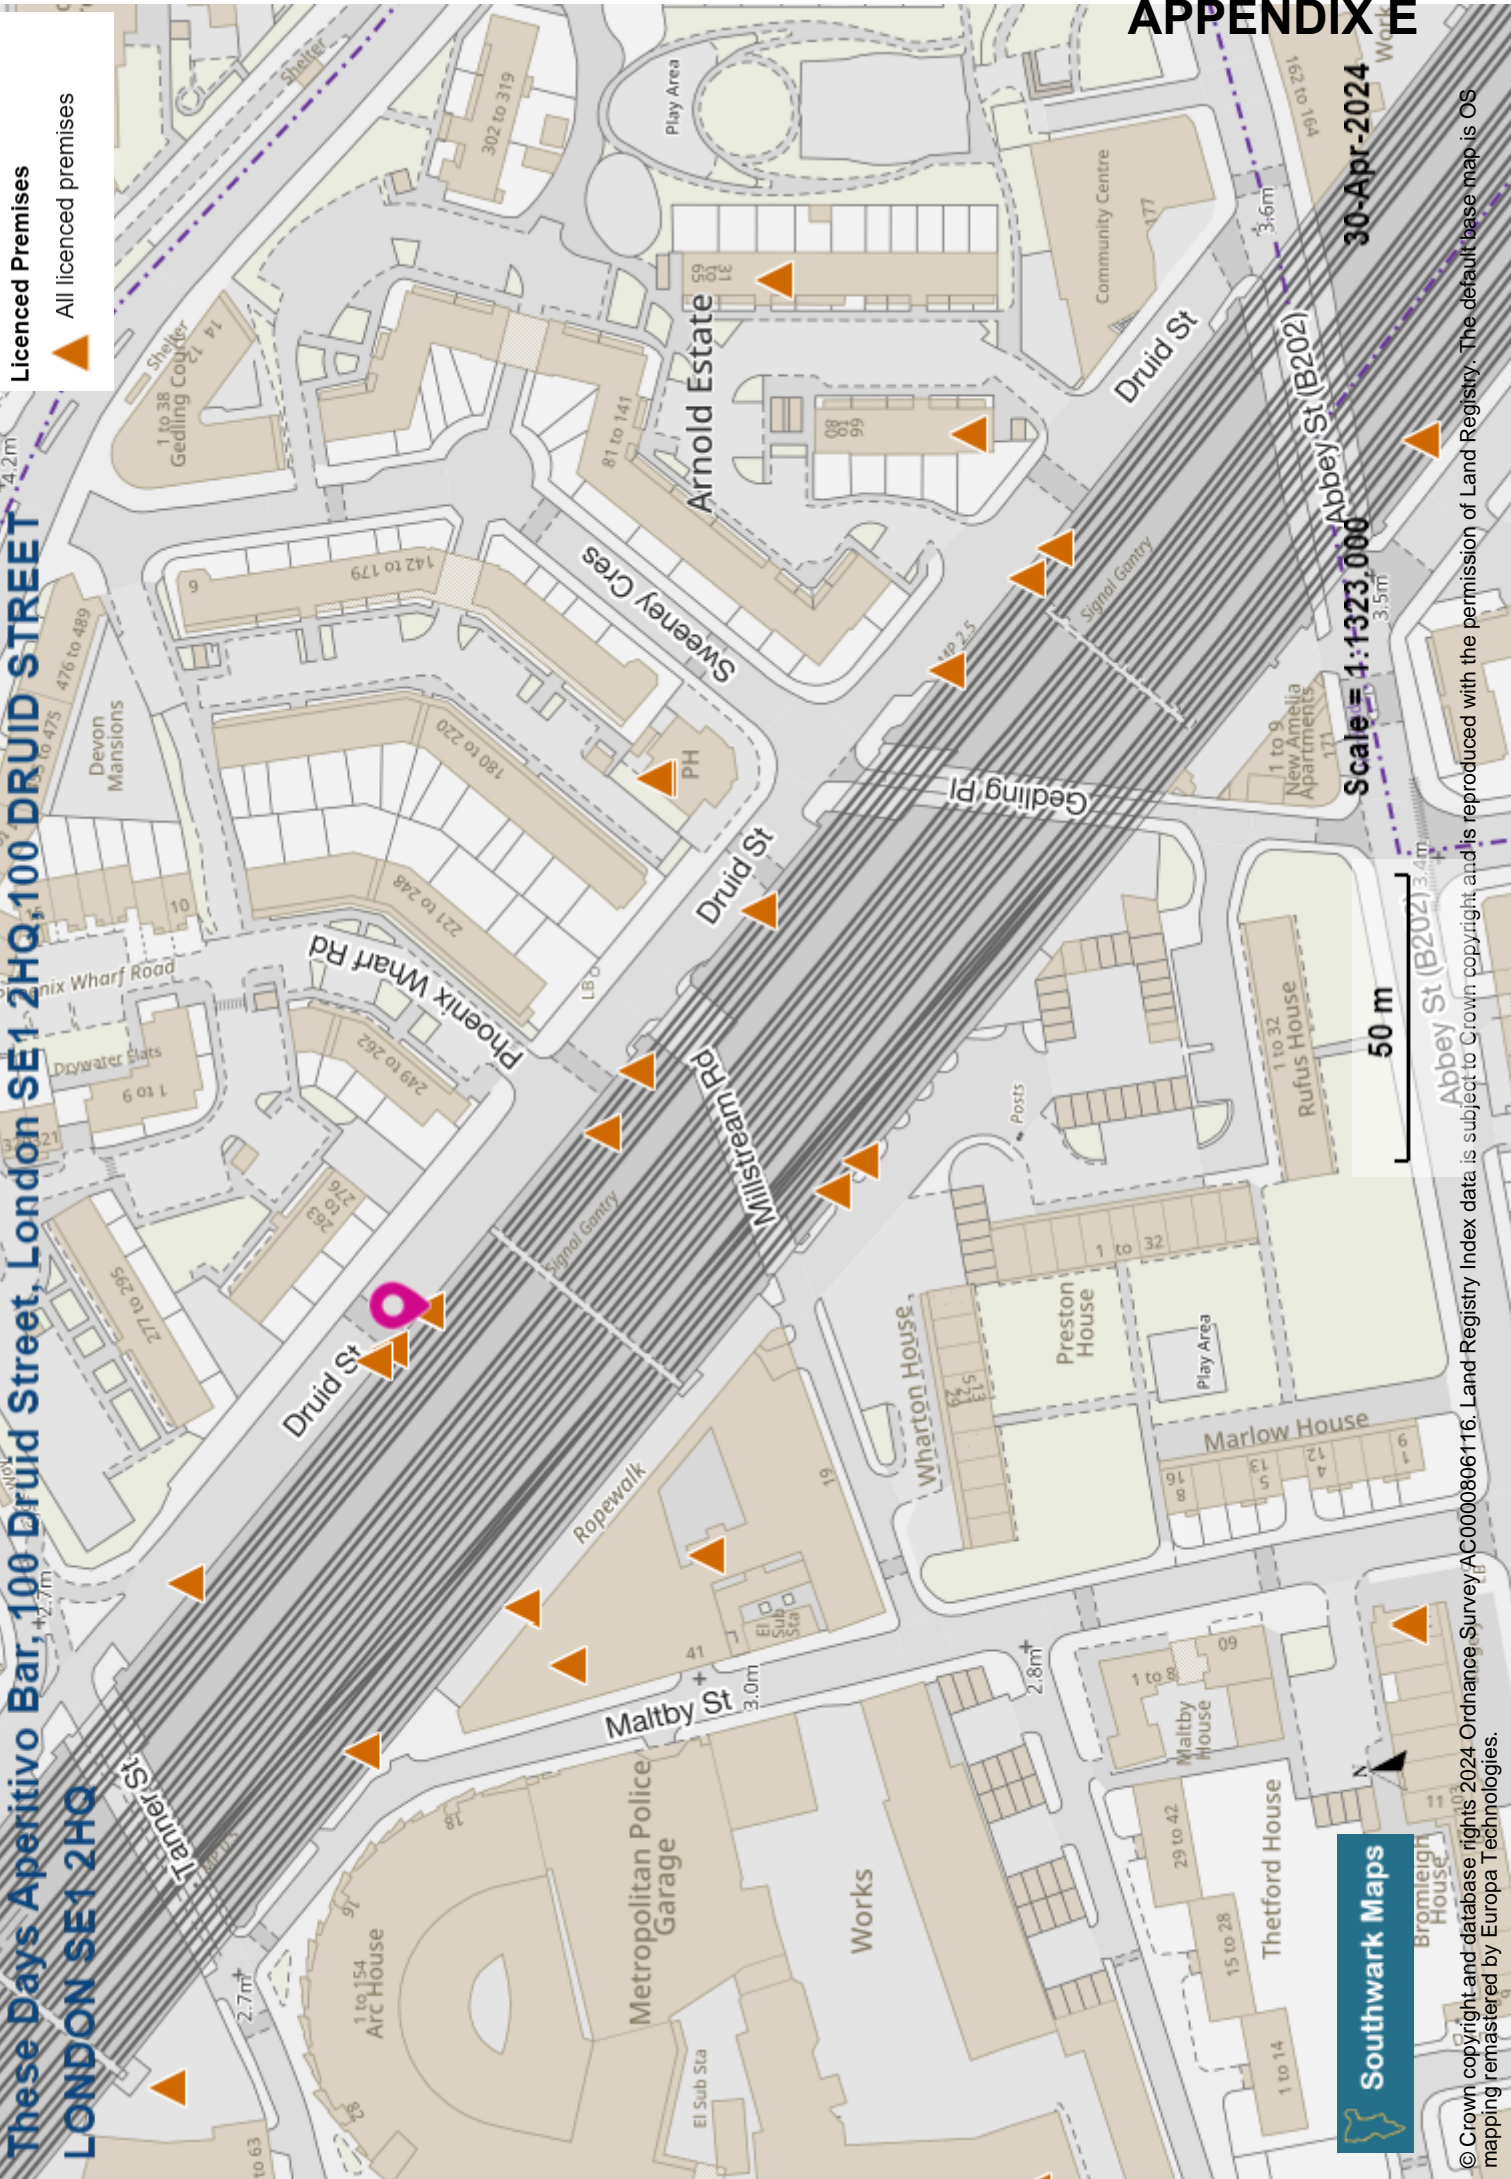

These Days Aperitivo Bar, 100 Druid Street, London SE1 2HQ, 100 DRUID STREET LONDON SE1 2HQ

Licenced Premises
▲ All licenced premises

Southwark Maps

© Crown copyright and database rights 2024 Ordnance Survey AC0000806116. Land Registry Index data is reproduced with the permission of Land Registry. The default base map is OS mapping remastered by Europa Technologies.